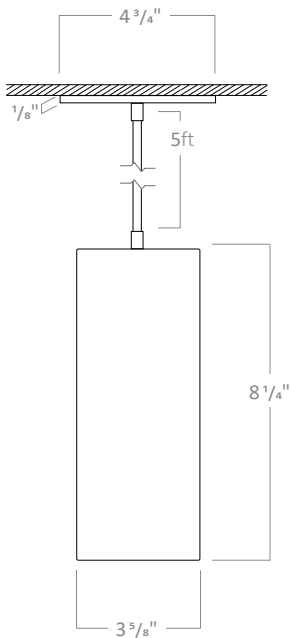

1ft and 2ft stems are linkable up to 12 ft.
Consult factory for made to order lengths.

RCYA3

3" LED ARCHITECTURAL CYLINDER

CORD PENDANT

CP3SW, CP3SB

Cord Pendant with Shallow Canopy

CP3DW, CP3DB

Cord Pendant with Deep Canopy