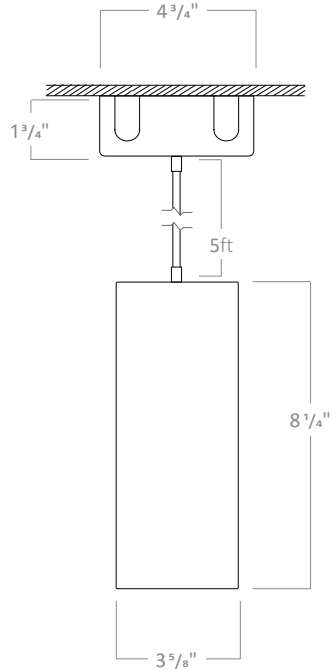

Stem Pendant with
 Shallow Canopy

PH3DC1W, PH3DC1B,
 PH3DC2W, PH3DC2B

Stem Pendant with
 Deep Canopy

Ball joint allows for installation on
 tilted ceiling (0 - 60°)

1ft and 2ft stems are linkable up to 12 ft.
 Consult factory for made to order lengths.

1ft and 2ft stems are linkable up to 12 ft.
Consult factory for made to order lengths.

RCYA3

3" LED ARCHITECTURAL CYLINDER

CORD PENDANT

CP3SW, CP3SB

Cord Pendant with Shallow Canopy

CP3DW, CP3DB

Cord Pendant with Deep Canopy