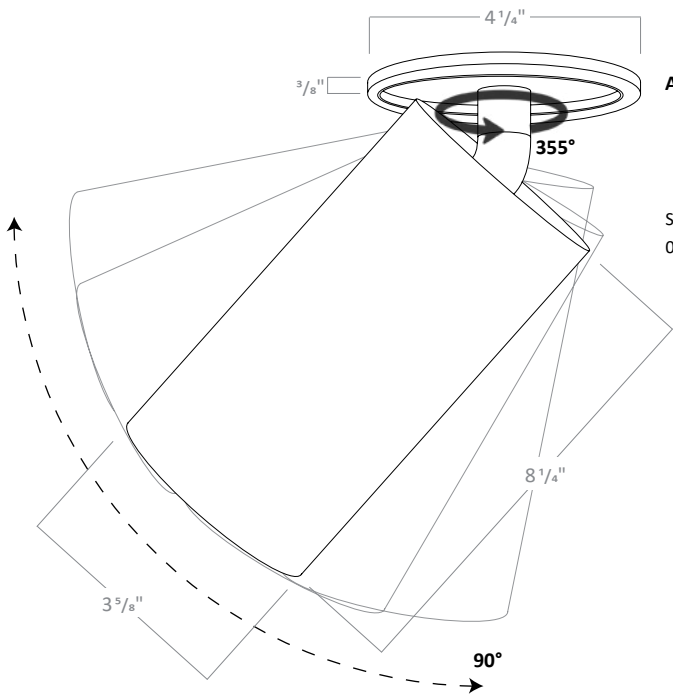

1ft and 2ft stems are linkable up to 12 ft.
Consult factory for made to order lengths.

RCYA3

3" LED ARCHITECTURAL CYLINDER

CORD PENDANT

CP3SW, CP3SB

Cord Pendant with Shallow Canopy

CP3DW, CP3DB

Cord Pendant with Deep Canopy

SURFACE MOUNT

SM3SW, SM3SB

Surface Mount with Shallow Canopy

SM3DW, SM3DB

Surface Mount with Deep Canopy

RCYA3

3" LED ARCHITECTURAL CYLINDER

ADJUSTABLE SURFACE MOUNT