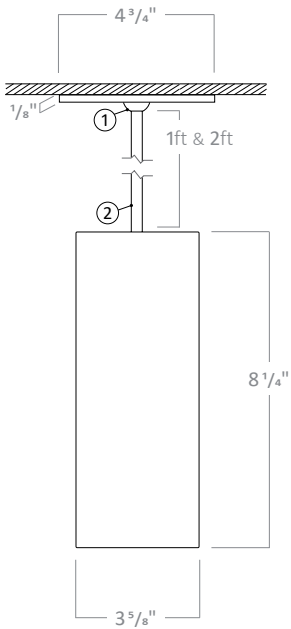

COLOR TEMPERATURE MULTIPLIER FOR DELIVERED LUMENS

2700K	3000K	3500K	4000K
0.95	1.00	1.04	1.07

BEAM SPREAD

RCYA3

3" LED ARCHITECTURAL CYLINDER

RCYA3 DIMENSIONS

STEM PENDANT

PH3SC1W, PH3SC1B,
 PH3SC2W, PH3SC2B

Stem Pendant with
 Shallow Canopy

PH3DC1W, PH3DC1B,
 PH3DC2W, PH3DC2B

Stem Pendant with
 Deep Canopy

Ball joint allows for installation on
 tilted ceiling (0 - 60°)

1ft and 2ft stems are linkable up to 12 ft.
 Consult factory for made to order lengths.