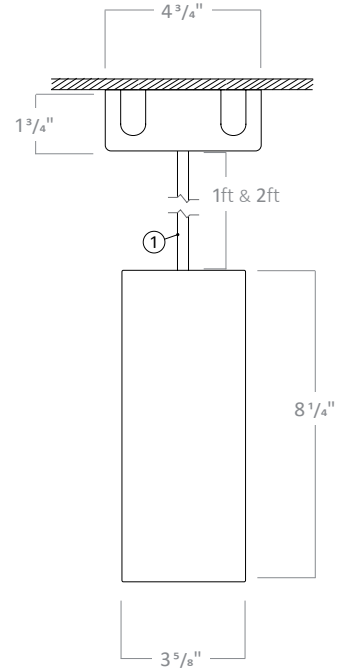

Stem Pendant with
 Shallow Canopy

PH3DC1W, PH3DC1B,
 PH3DC2W, PH3DC2B

Stem Pendant with
 Deep Canopy

Ball joint allows for installation on
 tilted ceiling (0 - 60°)

1ft and 2ft stems are linkable up to 12 ft.
 Consult factory for made to order lengths.

1ft and 2ft stems are linkable up to 12 ft.
Consult factory for made to order lengths.

RCYA3

3" LED ARCHITECTURAL CYLINDER

CORD PENDANT

CP3SW, CP3SB

Cord Pendant with Shallow Canopy

CP3DW, CP3DB

Cord Pendant with Deep Canopy