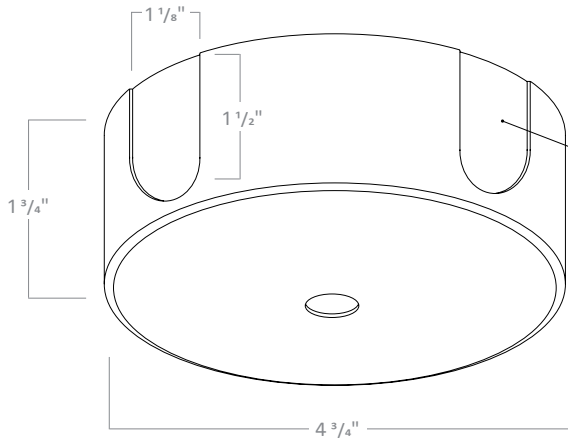

1ft and 2ft stems are linkable up to 12 ft.
Consult factory for made to order lengths.

RCYA3

3" LED ARCHITECTURAL CYLINDER

CORD PENDANT

CP3SW, CP3SB

Cord Pendant with Shallow Canopy

CP3DW, CP3DB

Cord Pendant with Deep Canopy

SURFACE MOUNT

SM3SW, SM3SB

Surface Mount with Shallow Canopy

SM3DW, SM3DB

Surface Mount with Deep Canopy

RCYA3

3" LED ARCHITECTURAL CYLINDER

ADJUSTABLE SURFACE MOUNT

ASCW, ASCB

Supports 355° locking rotation
0- 90° tilt adjustment

DEEP CANOPY FOR SURFACE, CORD, OR PENDANT MOUNT

Deep Canopy options come standard with 4 Knockouts installed. Accommodates a 4" octagonal junction box with 1- $\frac{1}{2}"$ depth (provided by others).