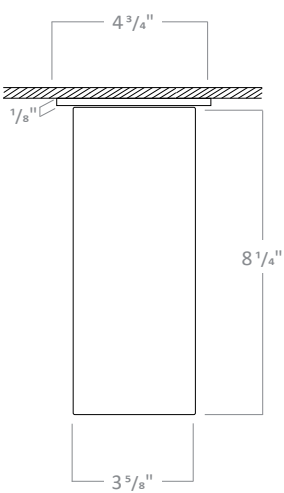

SURFACE MOUNT

SM3SW, SM3SB

Surface Mount with Shallow Canopy