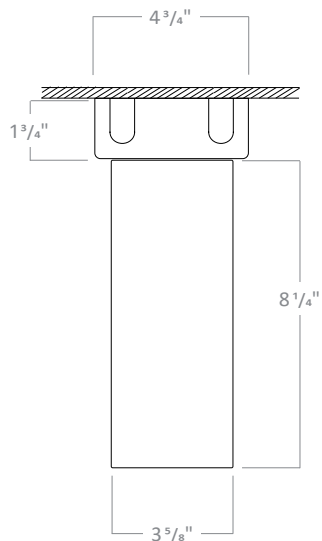

SM3DW, SM3DB

Surface Mount with Deep Canopy