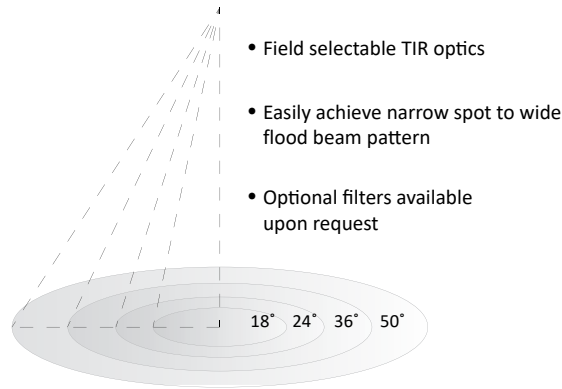

RCYA3

3" LED ARCHITECTURAL CYLINDER

PERFORMANCE CHART

	Optics	18°	24°	36°	50°
13W	Delivered Lumens	1322	1375	1414	1386
19W	Delivered Lumens	1880	1934	1973	1945
25W	Delivered Lumens	2360	2462	2535	2483

* Values are listed at 3000K, 90+ CRI with a white bevel & trim.

COLOR TEMPERATURE MULTIPLIER FOR DELIVERED LUMENS

2700K	3000K	3500K	4000K
0.95	1.00	1.04	1.07

BEAM SPREAD