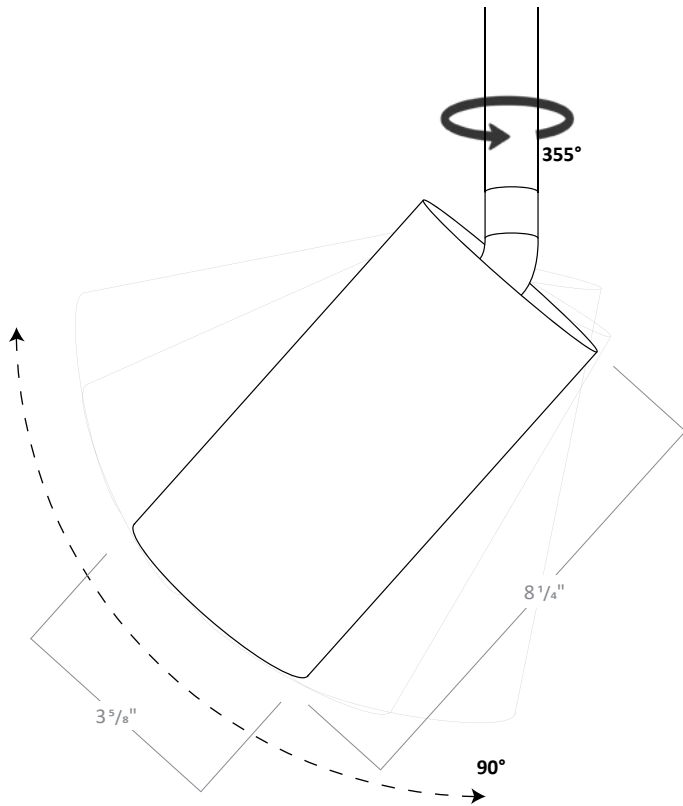

RCYA3

3" LED ARCHITECTURAL CYLINDER

ADJUSTABLE STEM PENDANT