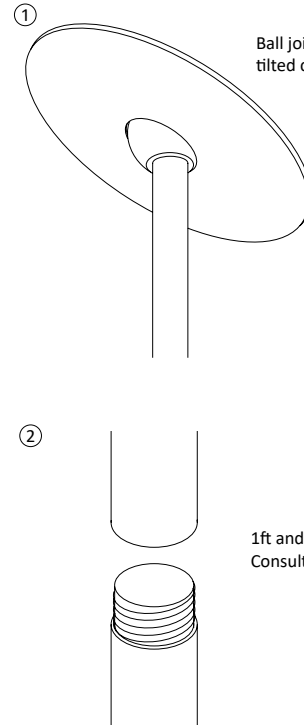

COLOR TEMPERATURE MULTIPLIER FOR DELIVERED LUMENS

2700K	3000K	3500K	4000K
0.95	1.00	1.04	1.07

BEAM SPREAD

RCYA3

3" LED ARCHITECTURAL CYLINDER

RCYA3 DIMENSIONS

STEM PENDANT

PH3SC1W, PH3SC1B,
 PH3SC2W, PH3SC2B

Stem Pendant with
 Shallow Canopy

PH3DC1W, PH3DC1B,
 PH3DC2W, PH3DC2B

Stem Pendant with
 Deep Canopy

Ball joint allows for installation on
 tilted ceiling (0 - 60°)

1ft and 2ft stems are linkable up to 12 ft.
 Consult factory for made to order lengths.