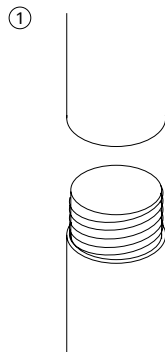

Stem Pendant with
 Shallow Canopy

PH3DC1W, PH3DC1B,
 PH3DC2W, PH3DC2B

Stem Pendant with
 Deep Canopy

Ball joint allows for installation on
 tilted ceiling (0 - 60°)

1ft and 2ft stems are linkable up to 12 ft.
 Consult factory for made to order lengths.

RCYA3

3" LED ARCHITECTURAL CYLINDER

ADJUSTABLE STEM PENDANT

PH3SC1WADJ, PH3SC1BADJ,
PH3SC2WADJ, PH3SC2BADJ

Stem Pendant with
Shallow Canopy

PH3DC1WADJ, PH3DC1BADJ,
PH3DC2WADJ, PH3DC2BADJ

Stem Pendant with
Deep Canopy

1ft and 2ft stems are linkable up to 12 ft.
Consult factory for made to order lengths.

RCYA3

3" LED ARCHITECTURAL CYLINDER

CORD PENDANT

CP3SW, CP3SB

Cord Pendant with Shallow Canopy

CP3DW, CP3DB

Cord Pendant with Deep Canopy