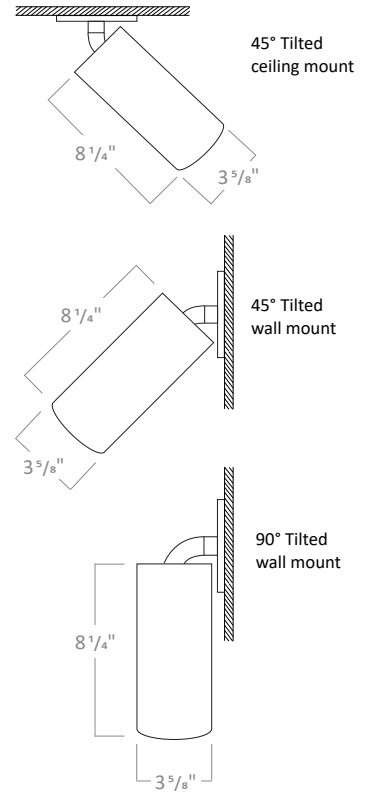

Stem Pendant with
 Shallow Canopy

PH3DC1W, PH3DC1B,
 PH3DC2W, PH3DC2B

Stem Pendant with
 Deep Canopy

Ball joint allows for installation on
 tilted ceiling (0 - 60°)

1ft and 2ft stems are linkable up to 12 ft.
 Consult factory for made to order lengths.

1ft and 2ft stems are linkable up to 12 ft.
Consult factory for made to order lengths.

RCYA3

3" LED ARCHITECTURAL CYLINDER

CORD PENDANT

CP3SW, CP3SB

Cord Pendant with Shallow Canopy

CP3DW, CP3DB

Cord Pendant with Deep Canopy

ASCW, ASCB

Supports 355° locking rotation
0- 90° tilt adjustment

DEEP CANOPY FOR SURFACE, CORD, OR PENDANT MOUNT

Deep Canopy options come standard with 4 Knockouts installed. Accommodates a 4" octagonal junction box with 1- $\frac{1}{2}"$ depth (provided by others).