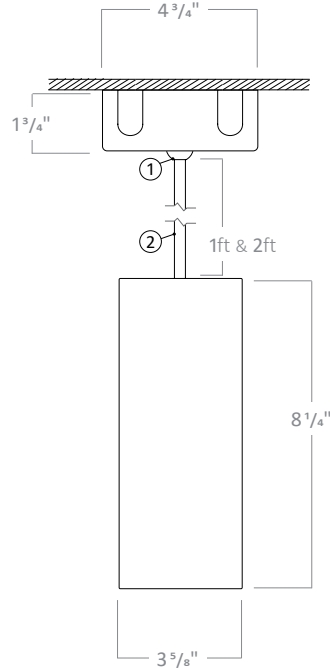

RCYA3

3" LED ARCHITECTURAL CYLINDER

PERFORMANCE CHART

	Optics	18°	24°	36°	50°
13W	Delivered Lumens	1322	1375	1414	1386
19W	Delivered Lumens	1880	1934	1973	1945
25W	Delivered Lumens	2360	2462	2535	2483

* Values are listed at 3000K, 90+ CRI with a white bevel & trim.

COLOR TEMPERATURE MULTIPLIER FOR DELIVERED LUMENS

2700K	3000K	3500K	4000K
0.95	1.00	1.04	1.07

BEAM SPREAD

RCYA3

3" LED ARCHITECTURAL CYLINDER

RCYA3 DIMENSIONS

STEM PENDANT

PH3SC1W, PH3SC1B,
 PH3SC2W, PH3SC2B

Stem Pendant with
 Shallow Canopy

PH3DC1W, PH3DC1B,
 PH3DC2W, PH3DC2B

Stem Pendant with
 Deep Canopy

Ball joint allows for installation on
 tilted ceiling (0 - 60°)

1ft and 2ft stems are linkable up to 12 ft.
 Consult factory for made to order lengths.