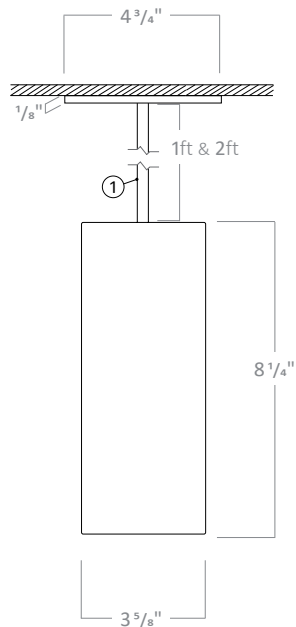

PH3SC1WADJ, PH3SC1BADJ,
PH3SC2WADJ, PH3SC2BADJ

Stem Pendant with
Shallow Canopy