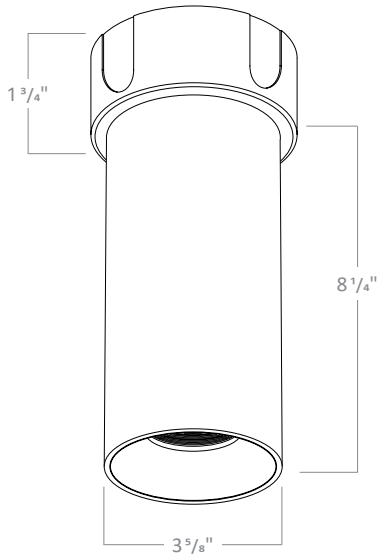

COLOR TEMPERATURE MULTIPLIER FOR DELIVERED LUMENS

2700K	3000K	3500K	4000K
0.95	1.00	1.04	1.07

BEAM SPREAD

RCYA3

3" LED ARCHITECTURAL CYLINDER

RCYA3 DIMENSIONS

STEM PENDANT

PH3SC1W, PH3SC1B,
 PH3SC2W, PH3SC2B

Stem Pendant with
 Shallow Canopy

PH3DC1W, PH3DC1B,
 PH3DC2W, PH3DC2B

Stem Pendant with
 Deep Canopy

Ball joint allows for installation on
 tilted ceiling (0 - 60°)

1ft and 2ft stems are linkable up to 12 ft.
 Consult factory for made to order lengths.